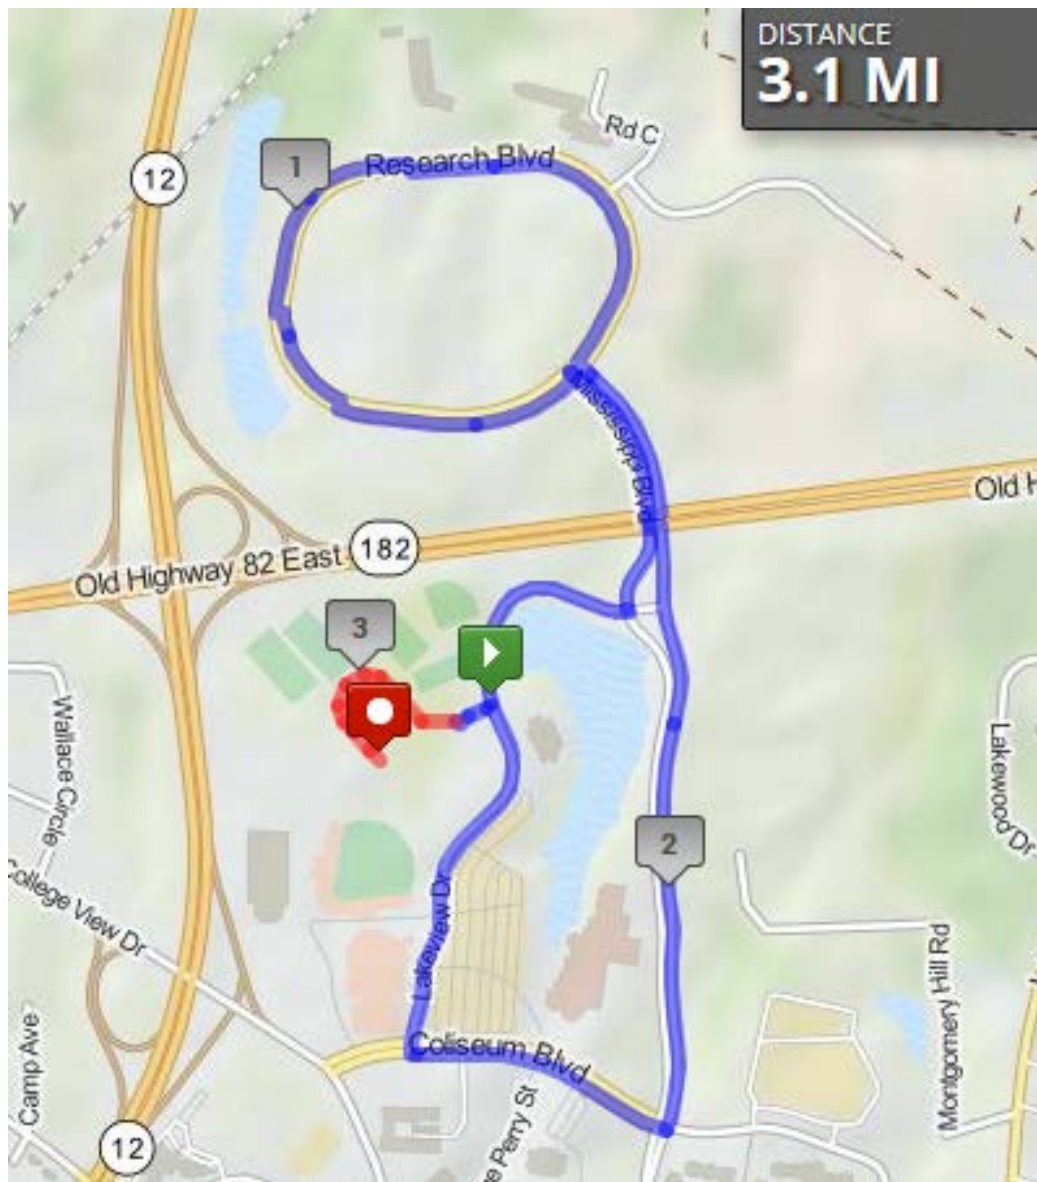

Half Marathon Route

5 Km Route

Family Fun Run Route

The Family Fun Run will start be held on Lakeview Drive from the Bryan Building to Humphrey Coliseum and back to the Bryan Building (location of the Emergency Preparedness Fair).