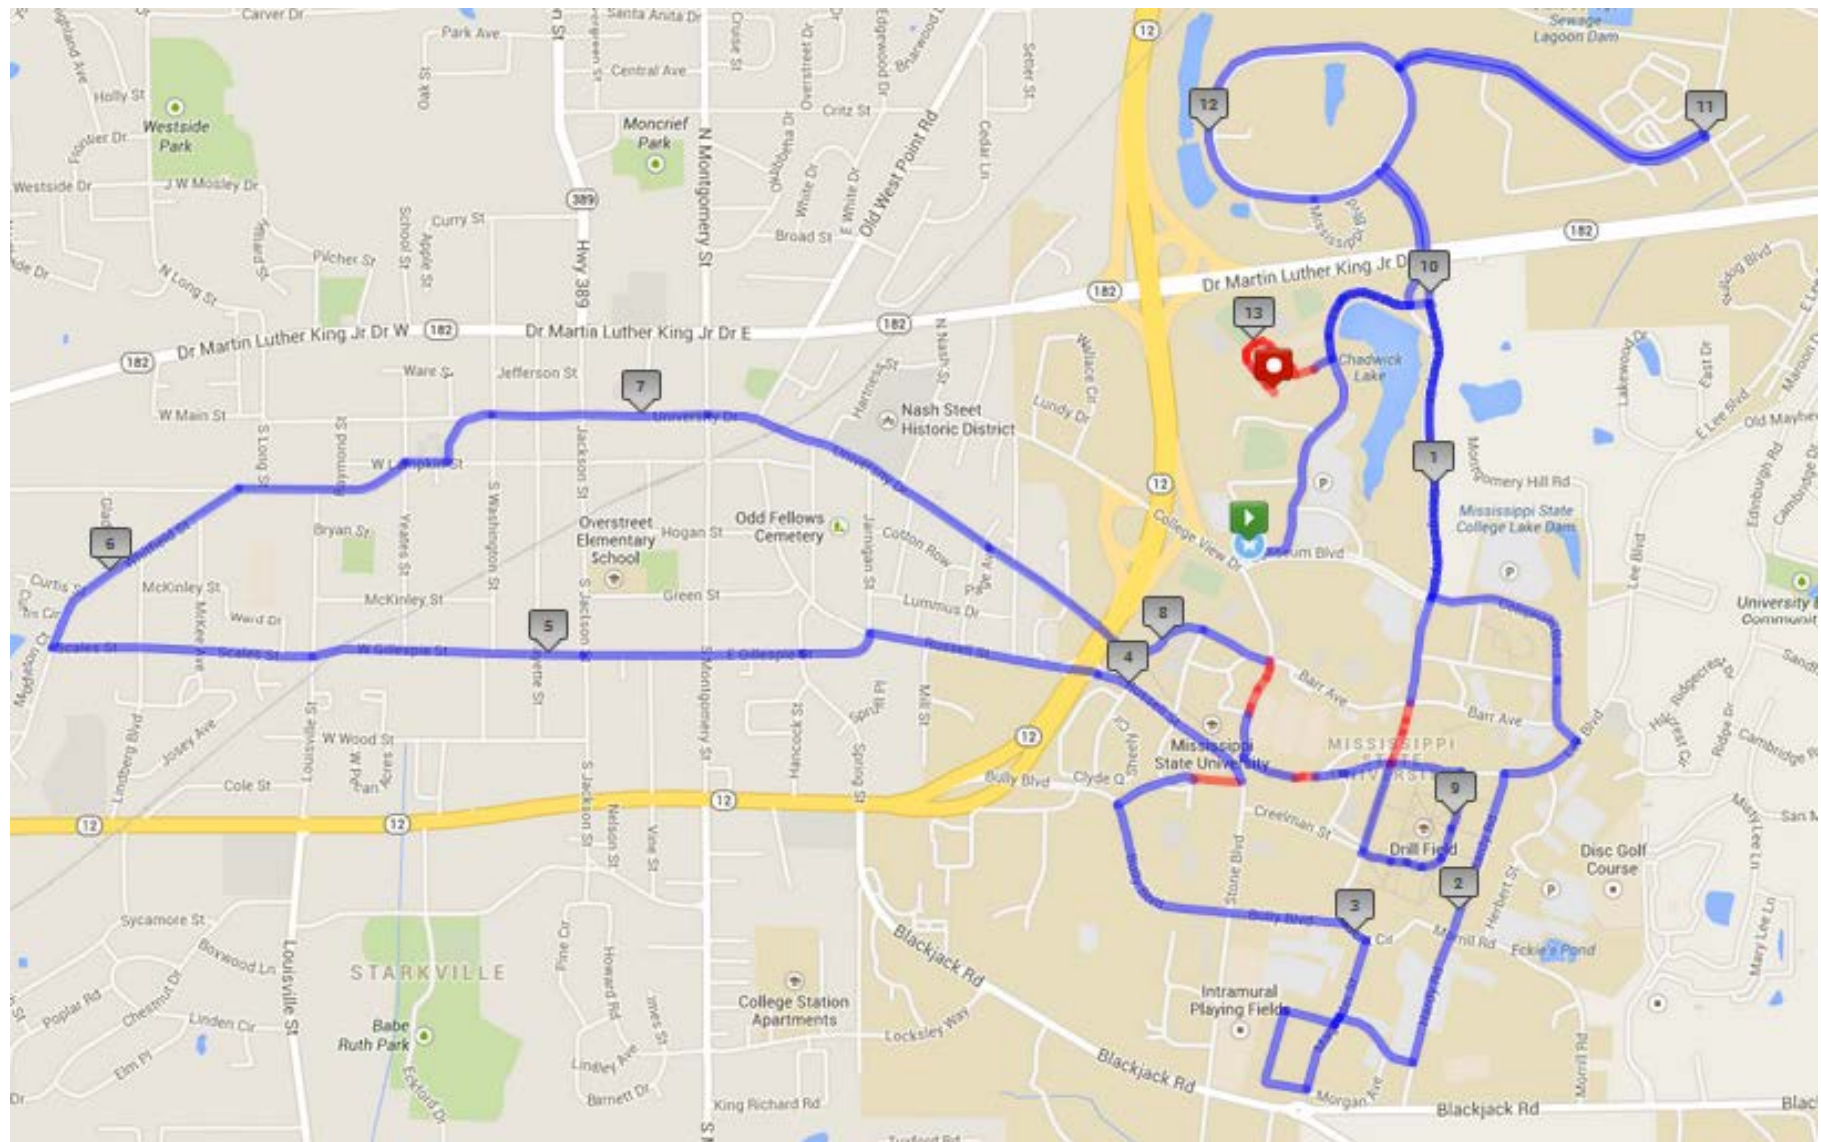

Half Marathon Route

5 Km Route

Family Fun Run Route

The Family Fun Run will start be held on Lakeview Drive from the Bryan Building to Humphrey Coliseum and back to the Bryan Building (location of the Emergency Preparedness Fair).