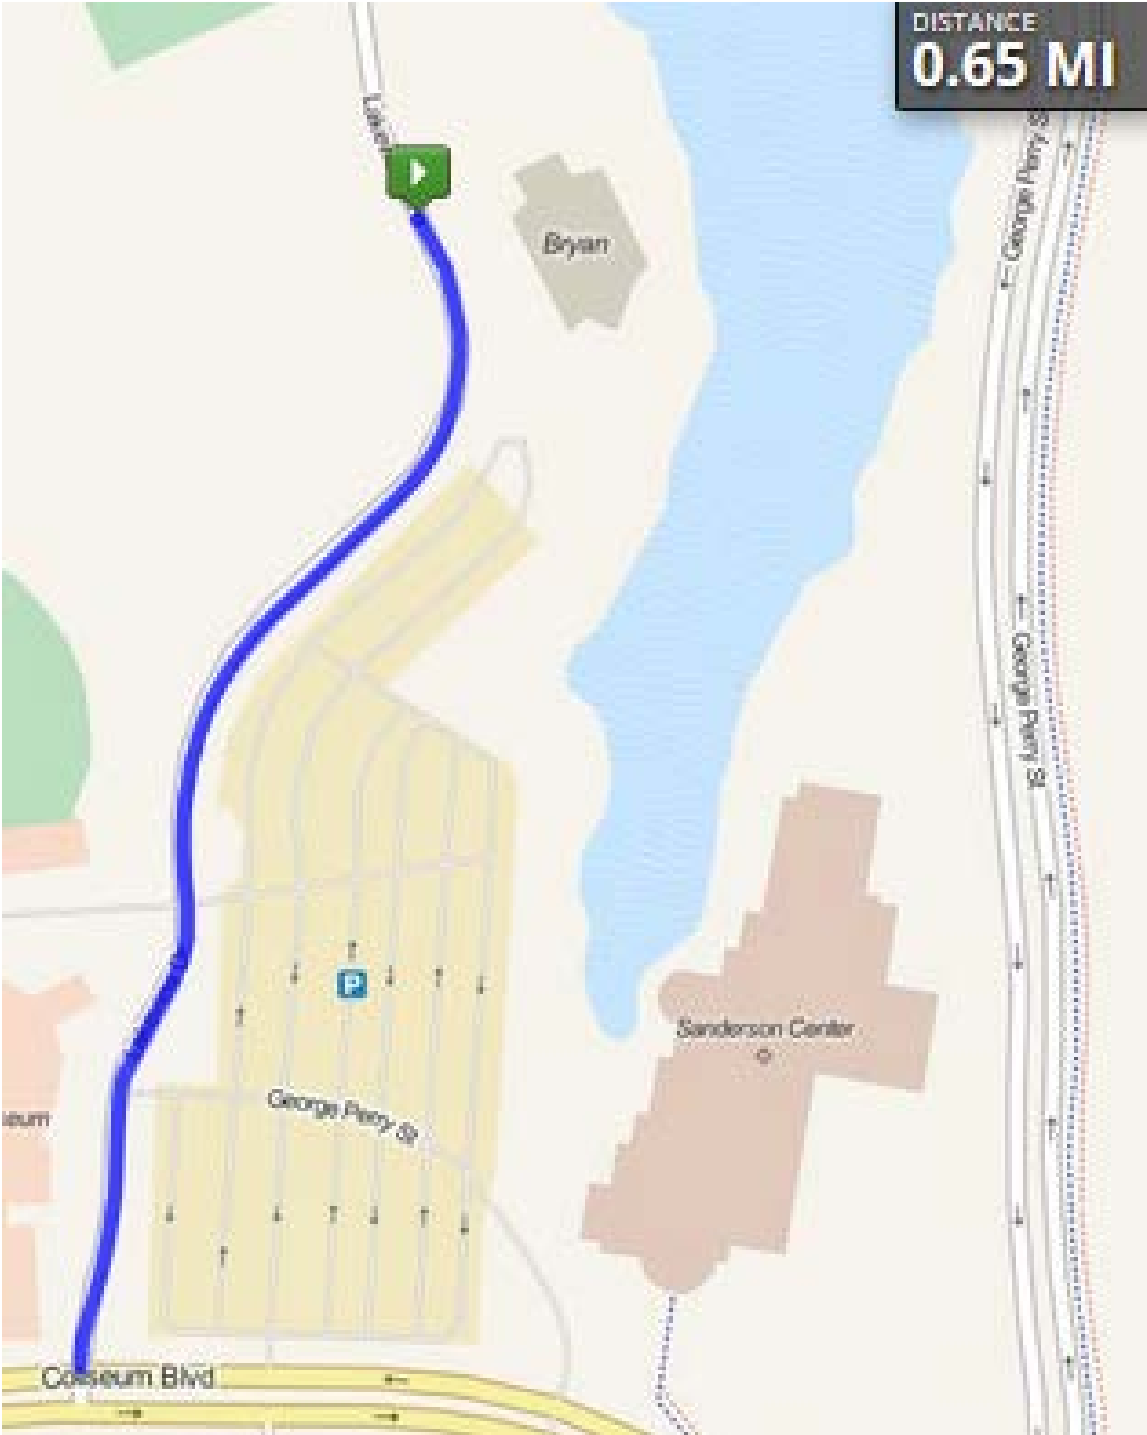

Half Marathon Route

5 Km Route

Family Fun Run Route

The Family Fun Run will start be held on Lakeview Drive from the Bryan Building to Humphrey Coliseum and back to the Bryan Building (location of the Emergency Preparedness Fair).